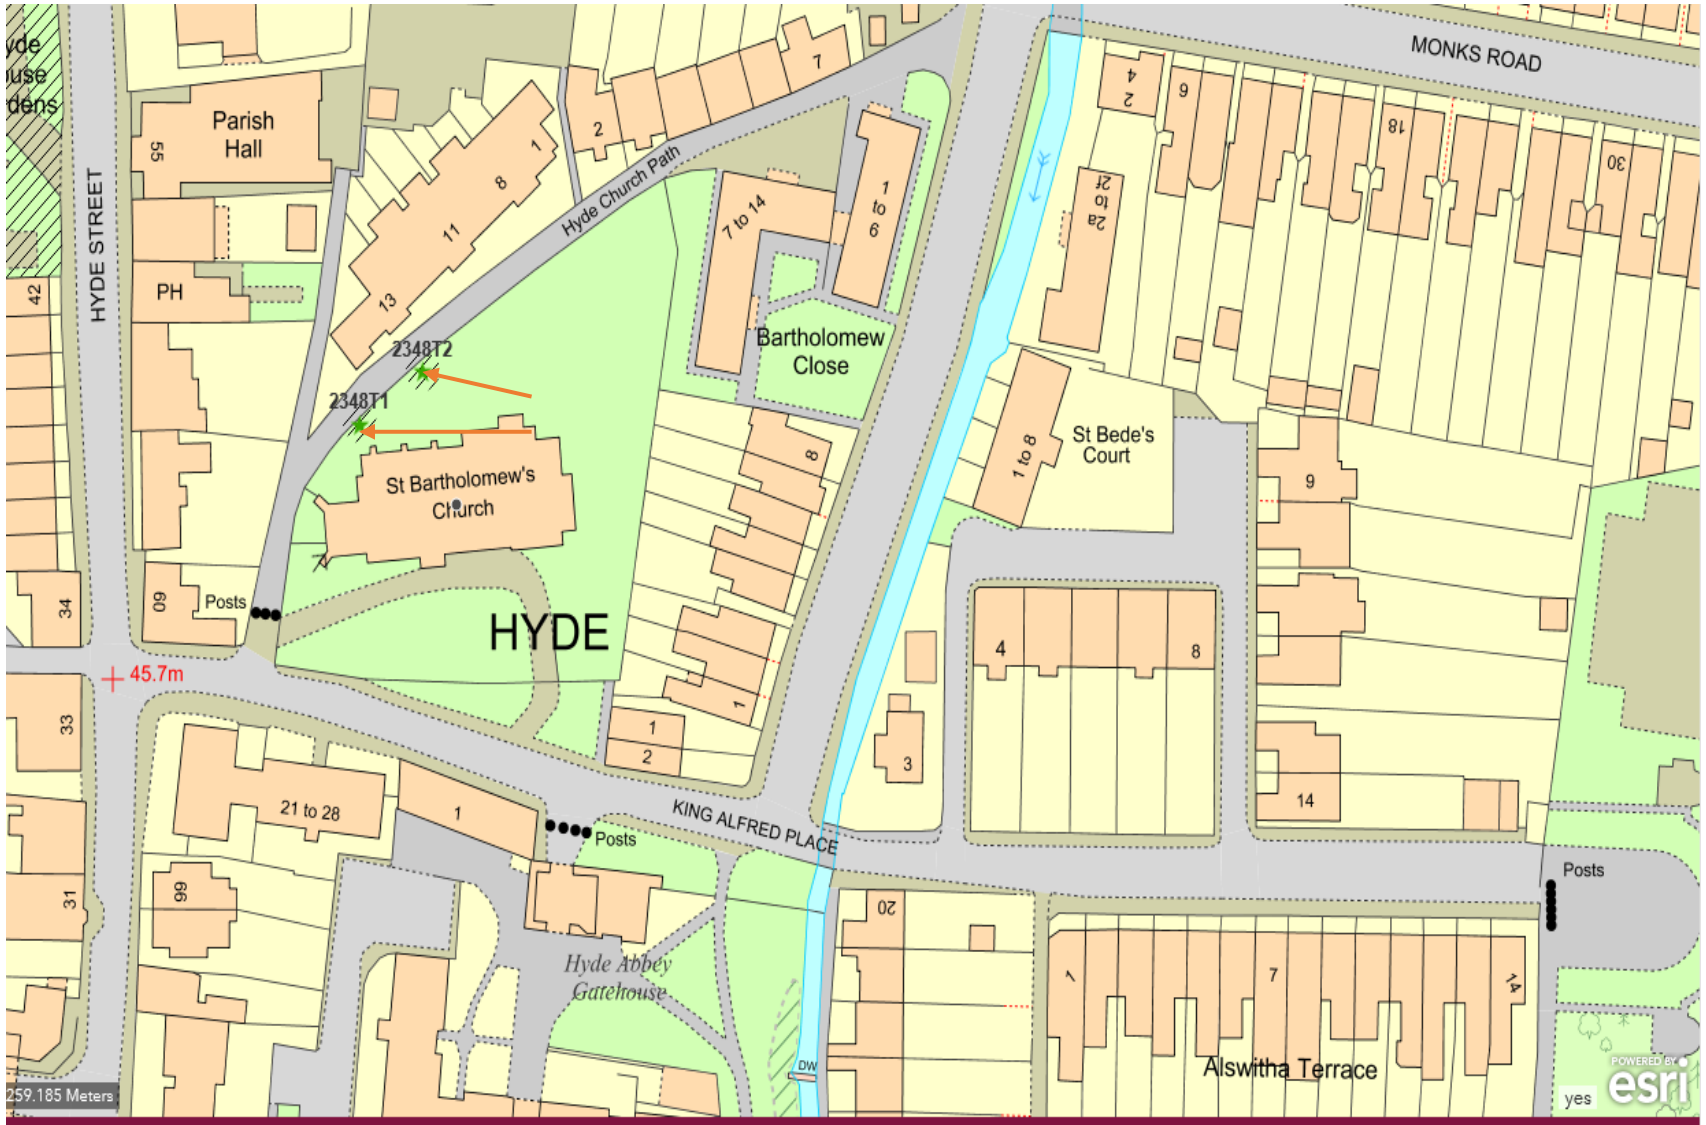

# Confirmation of TPO 2348 Land at St Bartholomew's Church King Alfred Place Winchester